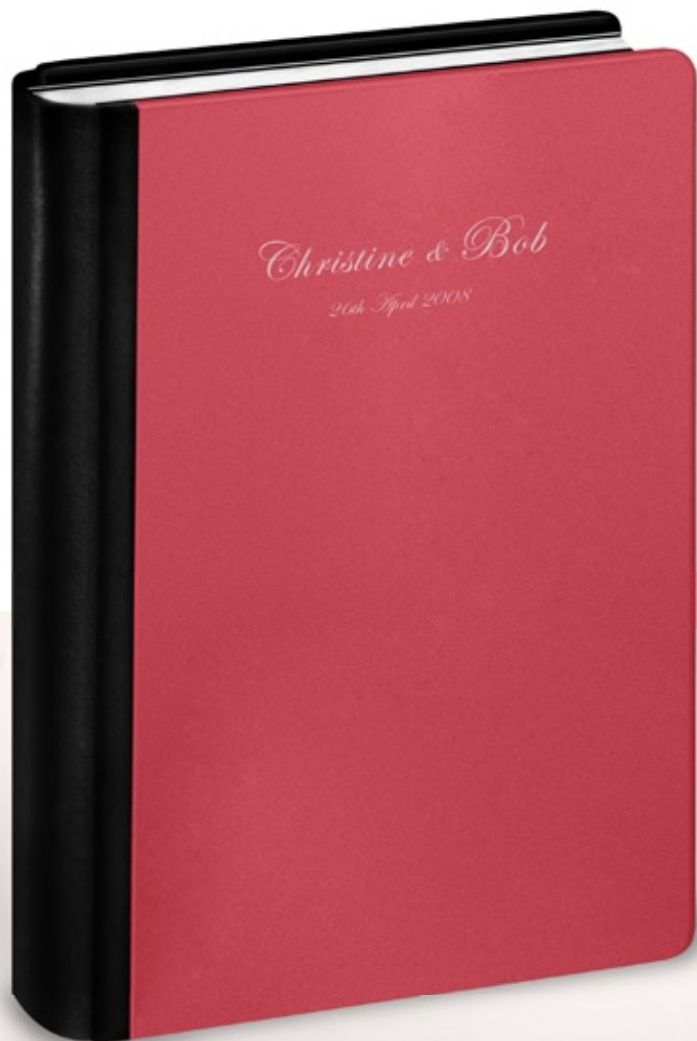

VARNISHED

Code: **V3 M** (red metallized)