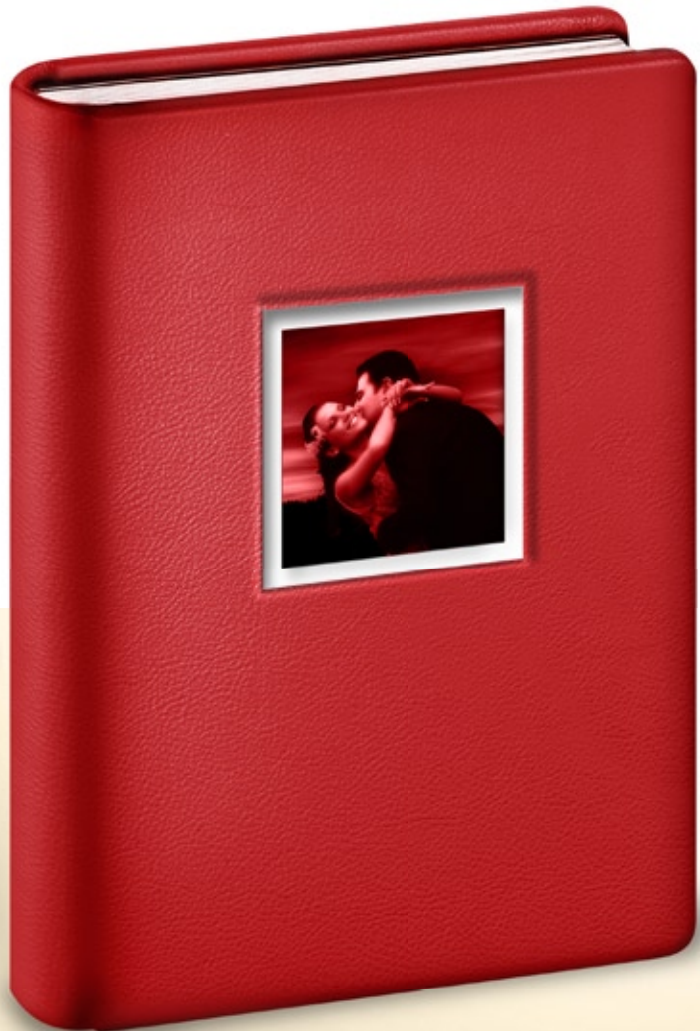

DIE CUT LEATHER

Code: **200/P6** (red)