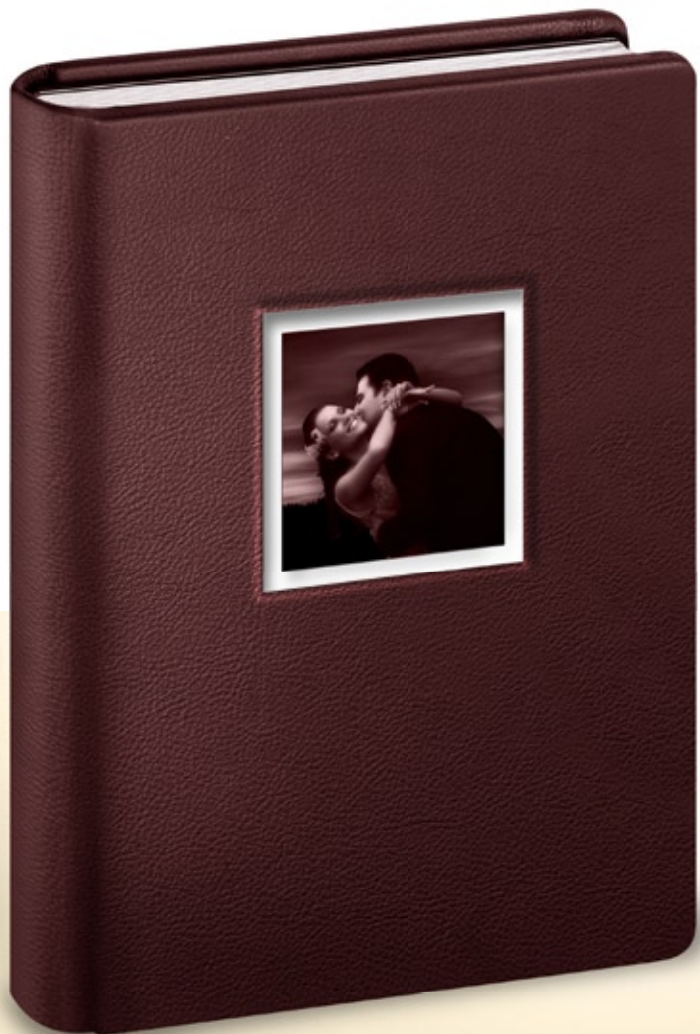

DIE CUT LEATHER

Code: **200/P2** (burgundy)