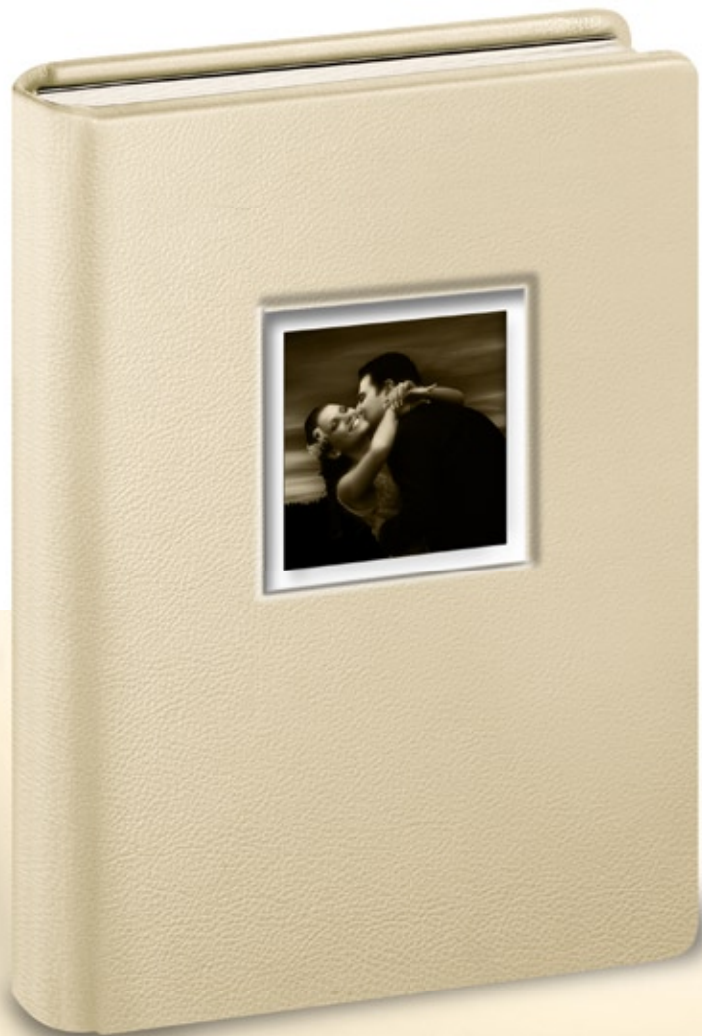

DIE CUT LEATHER

Code: **200/PO** (ivory)