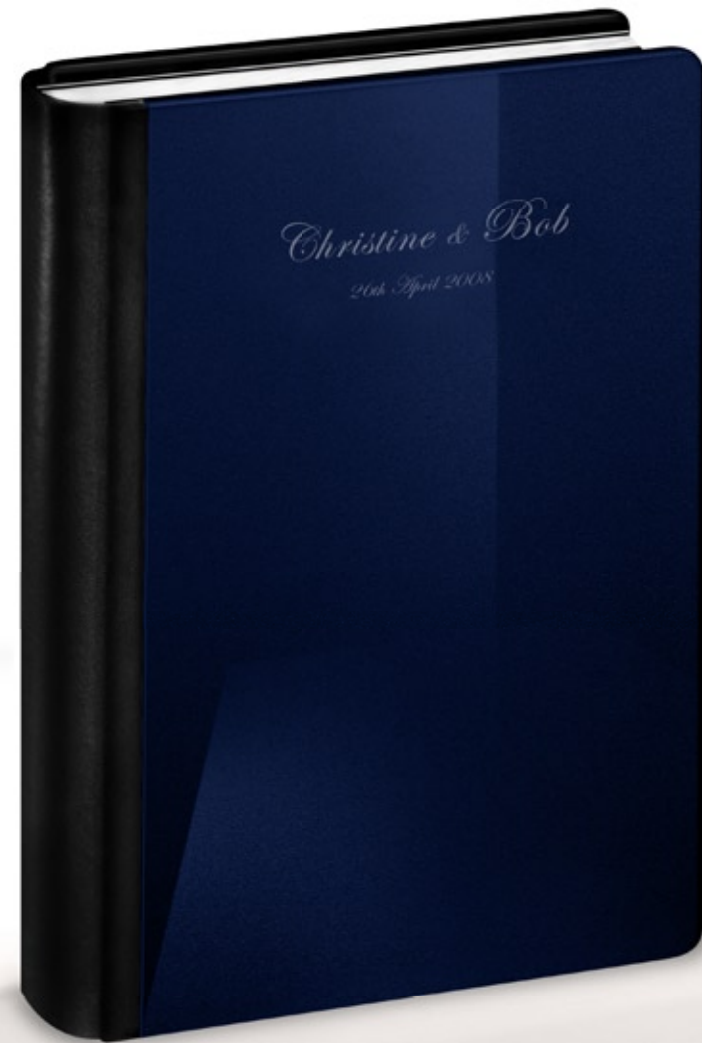

Code: **V4 M** (blu metallized)