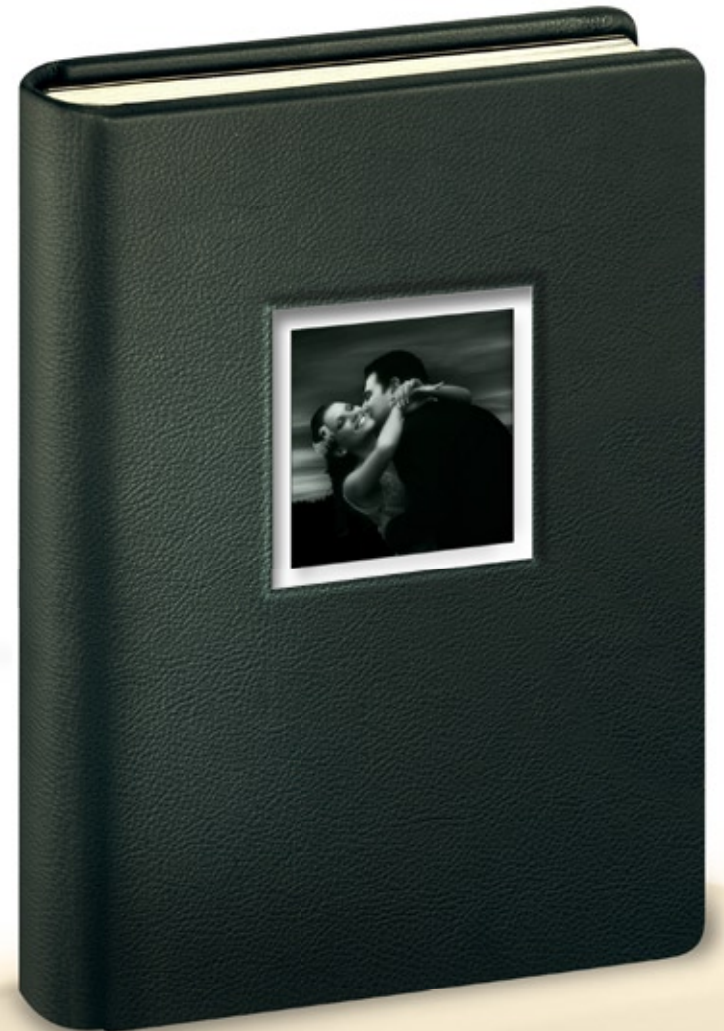

Code: **200/P7** (dark green)