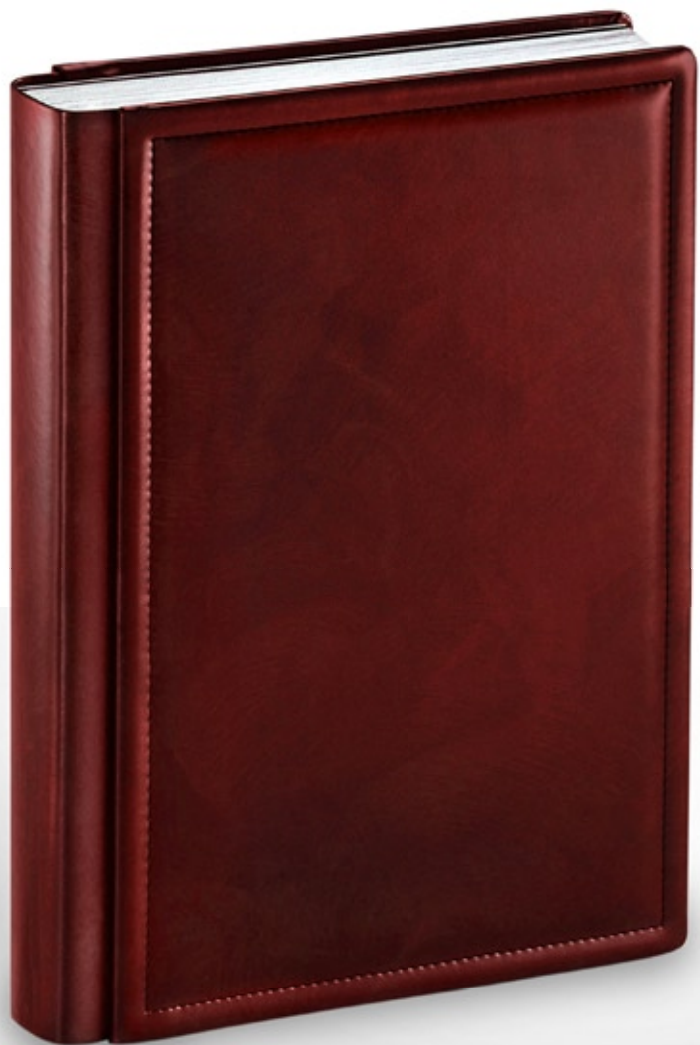

LEATHERETTE

Code: **F1** (brown)