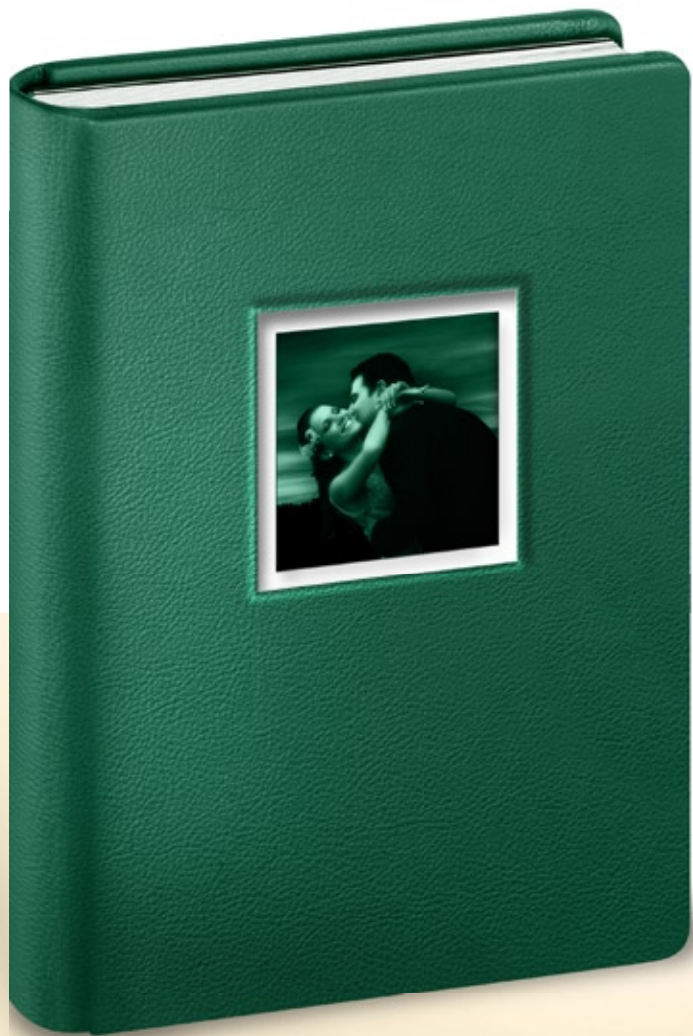

DIE CUT LEATHER

Code: **200/P8** (light green)